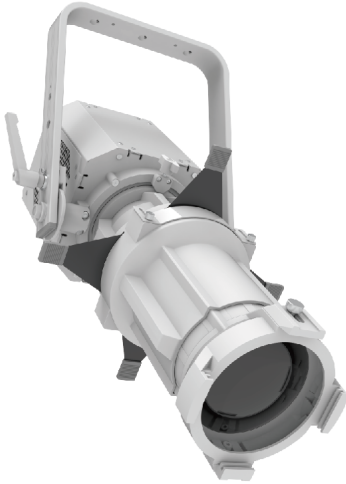

P9L Ellipsoidal Light (Clamp)

400W LED/ 19° / 36°

- Cine-Grade Light Quality
- Point-Source LED
- DMX Controllable
- 400W Power Draw
- Carries Four Shutter Blades

ORDERING GUIDE

FLXP9L - - - **CLP** - **PS** -

Beam Angle

19 19°
36 36°

Mode

CLR All Modes
EZ All EZ Modes
RGB RGB Mode Only
CCT Tunable CCT Mode Only
3200 Fixed 3200K
5600 Fixed 5600K

Finish

WH White
BK Black

Mount

CLP Clamp Mount

Power Supply

PS Internal Power Supply

Plug/Connection

US US 120V
EU EU 220V

SPECIFICATIONS

Beam Angle	19° / 36°
CRI / TLCI	95/90 typical
Dimming	100% - 0% flicker free
AC Power Draw	400W max
AC Input	100 - 240V AC, 50 - 60Hz
DC Input	48V DC (via XLR-3)
Control	Manual, DMX512
Cooling	Fan Cooled
Acoustic Noise	23 dBA (Auto Mode)
Operating Temp.	32 - 104°F (0 - 40°C)
Weight (Fixture + Power Supply)	26.2 lbs / 11.9 kg (With 19° lens tube)
Gobo Size	Diameter: B Size (86mm)
	Max Image: 64.5mm
	Max Thickness: 1mm
Approved Regulatory Standards	cETLus, FCC, CE, UKCA, RoHS, WEEE