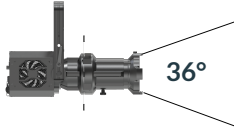

P9L Ellipsoidal Light (Clamp)

400W LED/ 19° / 36°

- Cine-Grade Light Quality
- Point-Source LED
- DMX Controllable
- 400W Power Draw
- Carries Four Shutter Blades

ORDERING GUIDE

FLXP9L - - - **CLP** - **PS** -

Power Supply

PS Internal Power Supply

Plug/Connection

US US 120V
EU EU 220V

SPECIFICATIONS

Beam Angle	19° / 36°
CRI / TLCI	95/90 typical
Dimming	100% - 0% flicker free
AC Power Draw	400W max
AC Input	100 - 240V AC, 50 - 60Hz
DC Input	48V DC (via XLR-3)
Control	Manual, DMX512
Cooling	Fan Cooled
Acoustic Noise	23 dBA (Auto Mode)
Operating Temp.	32 - 104°F (0 - 40°C)
Weight (Fixture + Power Supply)	26.2 lbs / 11.9 kg (With 19° lens tube)
Gobo Size	Diameter: B Size (86mm)
	Max Image: 64.5mm
	Max Thickness: 1mm
Approved Regulatory Standards	cETLus, FCC, CE, UKCA, RoHS, WEEE

MECHANICAL FIGURES

PS

US

TILT/ROTATION

PHOTOMETRIC DATA

19 Degree

Distance		6.6' (~2.0 m)	10.0' (~3.0 m)	32.8' (~10.0 m)
@3200K	fc	2880	1096	107
	lux	31000	11800	1151
@5600K	fc	2666	1013	99
	lux	28700	10900	1065
Beam Diameter		Ø 1.9' (~0.6m)	Ø 2.9' (~0.9m)	Ø 9.7' (~3.0m)

36 Degree

Distance		6.6' (~2.0 m)	10.0' (~3.0 m)	32.8' (~10.0 m)
@3200K	fc	690	270	26
	lux	7430	2910	280
@5600K	fc	634	252	24
	lux	6820	2710	258
Beam Diameter		Ø 3.6' (~1.1m)	Ø 5.5' (~1.7m)	Ø 18.0' (~5.5m)