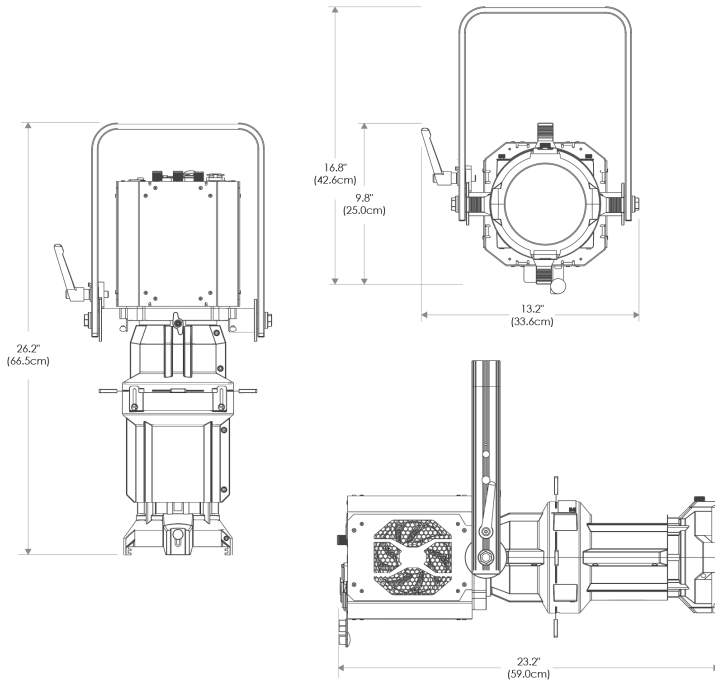

Power Supply

PS Internal Power Supply

Plug/Connection

US US 120V
EU EU 220V

SPECIFICATIONS

Beam Angle	19° / 36°
CRI / TLCI	95/90 typical
Dimming	100% - 0% flicker free
AC Power Draw	400W max
AC Input	100 - 240V AC, 50 - 60Hz
DC Input	48V DC (via XLR-3)
Control	Manual, DMX512
Cooling	Fan Cooled
Acoustic Noise	23 dBA (Auto Mode)
Operating Temp.	32 - 104°F (0 - 40°C)
Weight (Fixture + Power Supply)	26.2 lbs / 11.9 kg (With 19° lens tube)
Gobo Size	Diameter: B Size (86mm)
	Max Image: 64.5mm
	Max Thickness: 1mm
Approved Regulatory Standards	cETLus, FCC, CE, UKCA, RoHS, WEEE

MECHANICAL FIGURES

PS

US

TILT/ROTATION

PHOTOMETRIC DATA

19 Degree

Distance		6.6' (~2.0 m)	10.0' (~3.0 m)	32.8' (~10.0 m)
@3200K	fc	2880	1096	107
	lux	31000	11800	1151
@5600K	fc	2666	1013	99
	lux	28700	10900	1065
Beam Diameter		Ø 1.9' (~0.6m)	Ø 2.9' (~0.9m)	Ø 9.7' (~3.0m)

36 Degree

Distance		6.6' (~2.0 m)	10.0' (~3.0 m)	32.8' (~10.0 m)
@3200K	fc	690	270	26
	lux	7430	2910	280
@5600K	fc	634	252	24
	lux	6820	2710	258
Beam Diameter		Ø 3.6' (~1.1m)	Ø 5.5' (~1.7m)	Ø 18.0' (~5.5m)